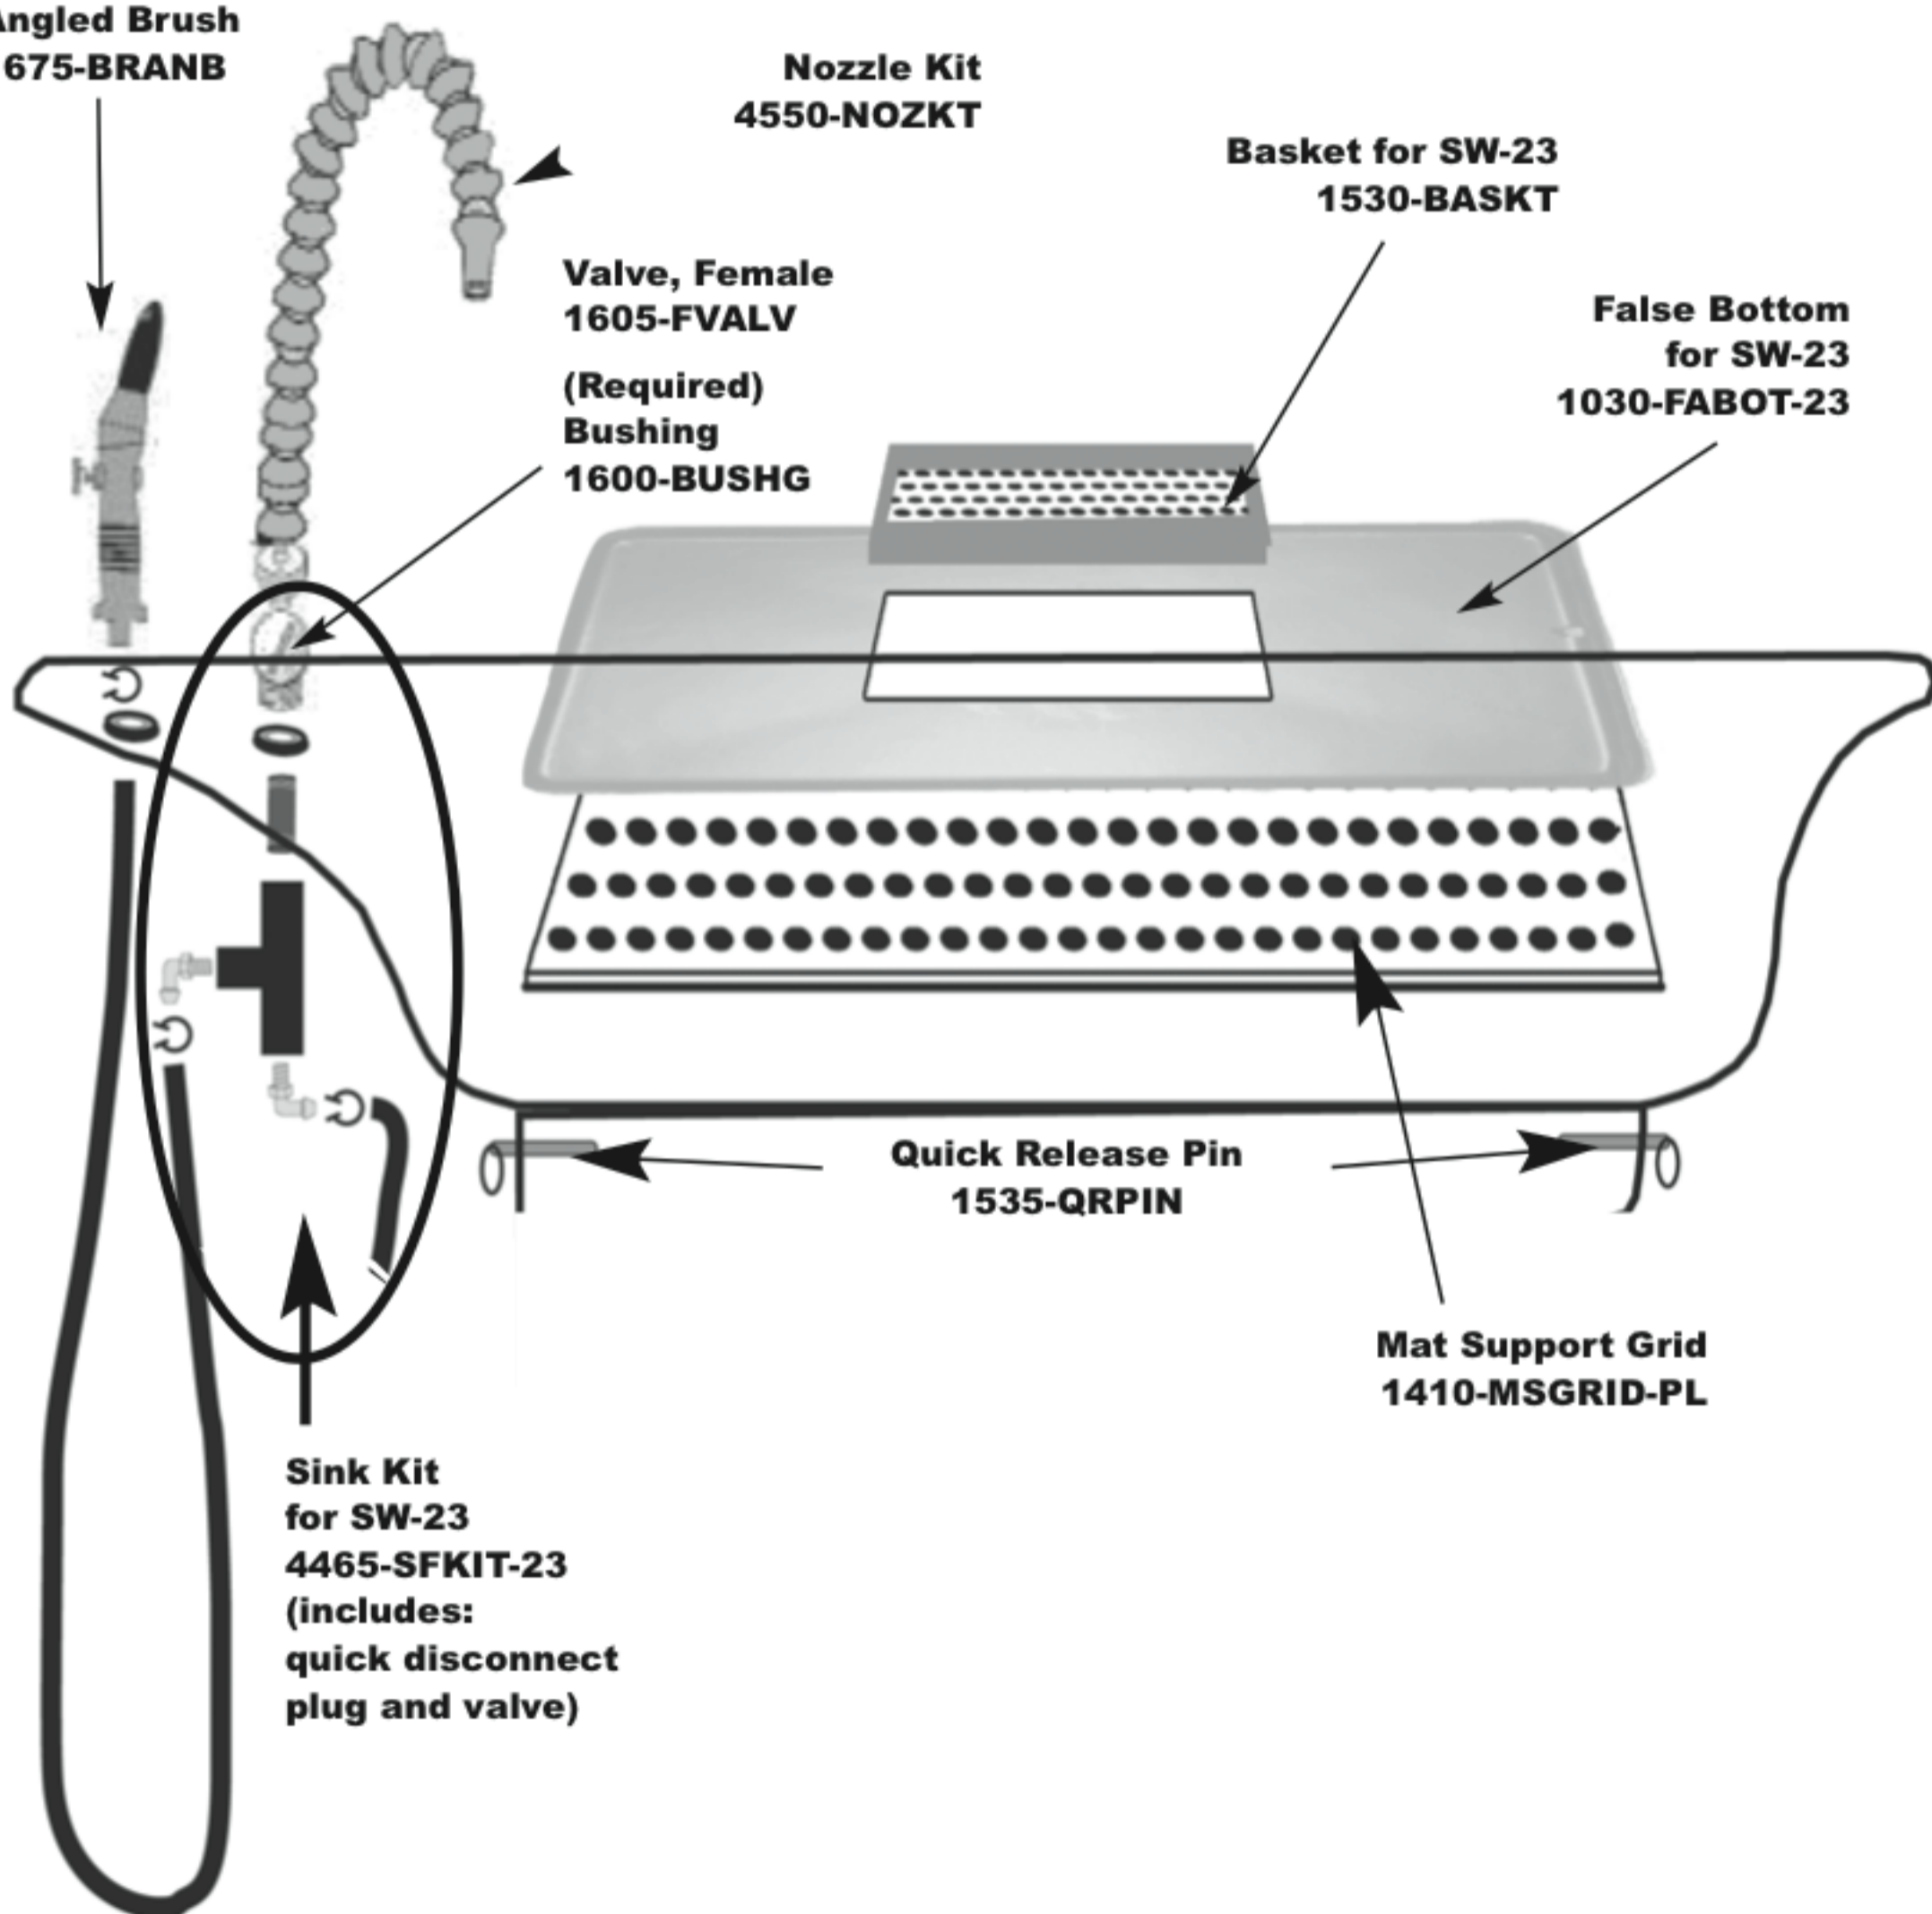

Angled Brush Assembly

4520-BRASY-23

(includes: brush, instagrip tubing and hose clamps)

Angled Brush
1675-BRANB

Nozzle Kit
4550-NOZKT

Basket for SW-23
1530-BASKT

Valve, Female
1605-FVALV

(Required)
Bushing
1600-BUSHG

False Bottom
for SW-23
1030-FABOT-23

Sink Kit
for SW-23
4465-SFKIT-23
(includes:
quick disconnect
plug and valve)

Quick Release Pin
1535-QRPIN

Mat Support Grid
1410-MSGRID-PL